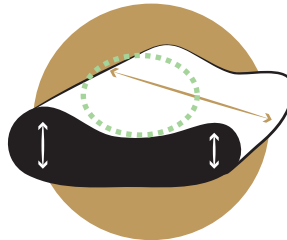

PILLOW TOO LOW

JUST THE RIGHT SIZE

PERFECT FIT FOR THE SIDE SLEEPERS

REGULAR PILLOW

MLILY SHOULDER PILLOW

An unconscious bad habit for some of the side sleepers out there is dragging the pillow towards their chest and lowering their head to a fetus position.

Not anymore! the shoulder pillow is designed to fit your shoulder and maintain your vertebrae in the right place.

MLILY's neck contour elongated design (40 cm) allows you to sleep on it from both sides with 2 different heights to accommodate different body types in the right posture.