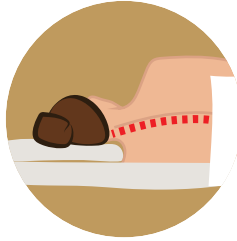

THE MLILY MATTRESS TOPPER

Why change your mattress when you can insure a more lush feel and healthy spinal support?
(provided an non sagging mattress underneath).

Say goodbye to counter pressure and bad blood circulation, and reduces your tossing and turning to the 10th.

PILLOW TOO LOW

JUST THE RIGHT SIZE

PERFECT FIT FOR THE SIDE SLEEPERS

REGULAR PILLOW

MLILY SHOULDER PILLOW

An unconscious bad habit for some of the side sleepers out there is dragging the pillow towards their chest and lowering their head to a fetus position.